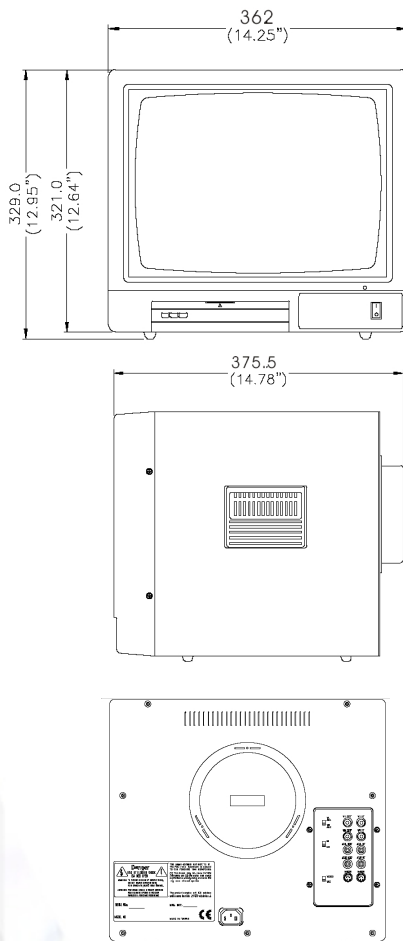

SPECIFICATION

Model	MN-CRTC145A	MN-CRTC145B
System	NTSC/ PAL auto detection	
Picture Tube Dimension	14"	
Front Control	Power ON/ OFF: rocker switch Color/ Contrast/ Brightness/ Tint(NTSC only): rotary control Volume: rotary control (optional)	
Resolution	Center: 500 TV lines, Corner: 400 TV lines	
Input Signal	0.5 to 2.0 Vp-p composite video	
Input Impedance	75 ohm or higher (switch able)	
Bandwidth	6 MHz	
Video Gain	30 dB	
Linearity	Horizontal: 10% (Max), Vertical: 10%	
Operating System	NTSC: 525 lines, 60 fields/ sec PAL: 625 lines, 50 fields/ sec	
Video (In/ Out)	BNC or F connector: Input x 1/ Output x 1	
Audio (In/ Out)	RCA: input x 1/ output x 1	None
Audio Input Signal	1 Vp-p	None
Speaker	1W/ 8 ohm	None
Input Voltage	AC 96~256V,50Hz/ 60Hz	
Power Consumption	55W	
Weight	N.W./ G.W.: 14KG/ 15KG	
Dimension	362(W) x 375.5(D) x 329(H)mm	
Operating Temperature	-10 to 50°C	
Storage Temperature	-20 to 70°C	
Certificate	UL / CE / CSA / FDA / FCC / CUL / TUV	